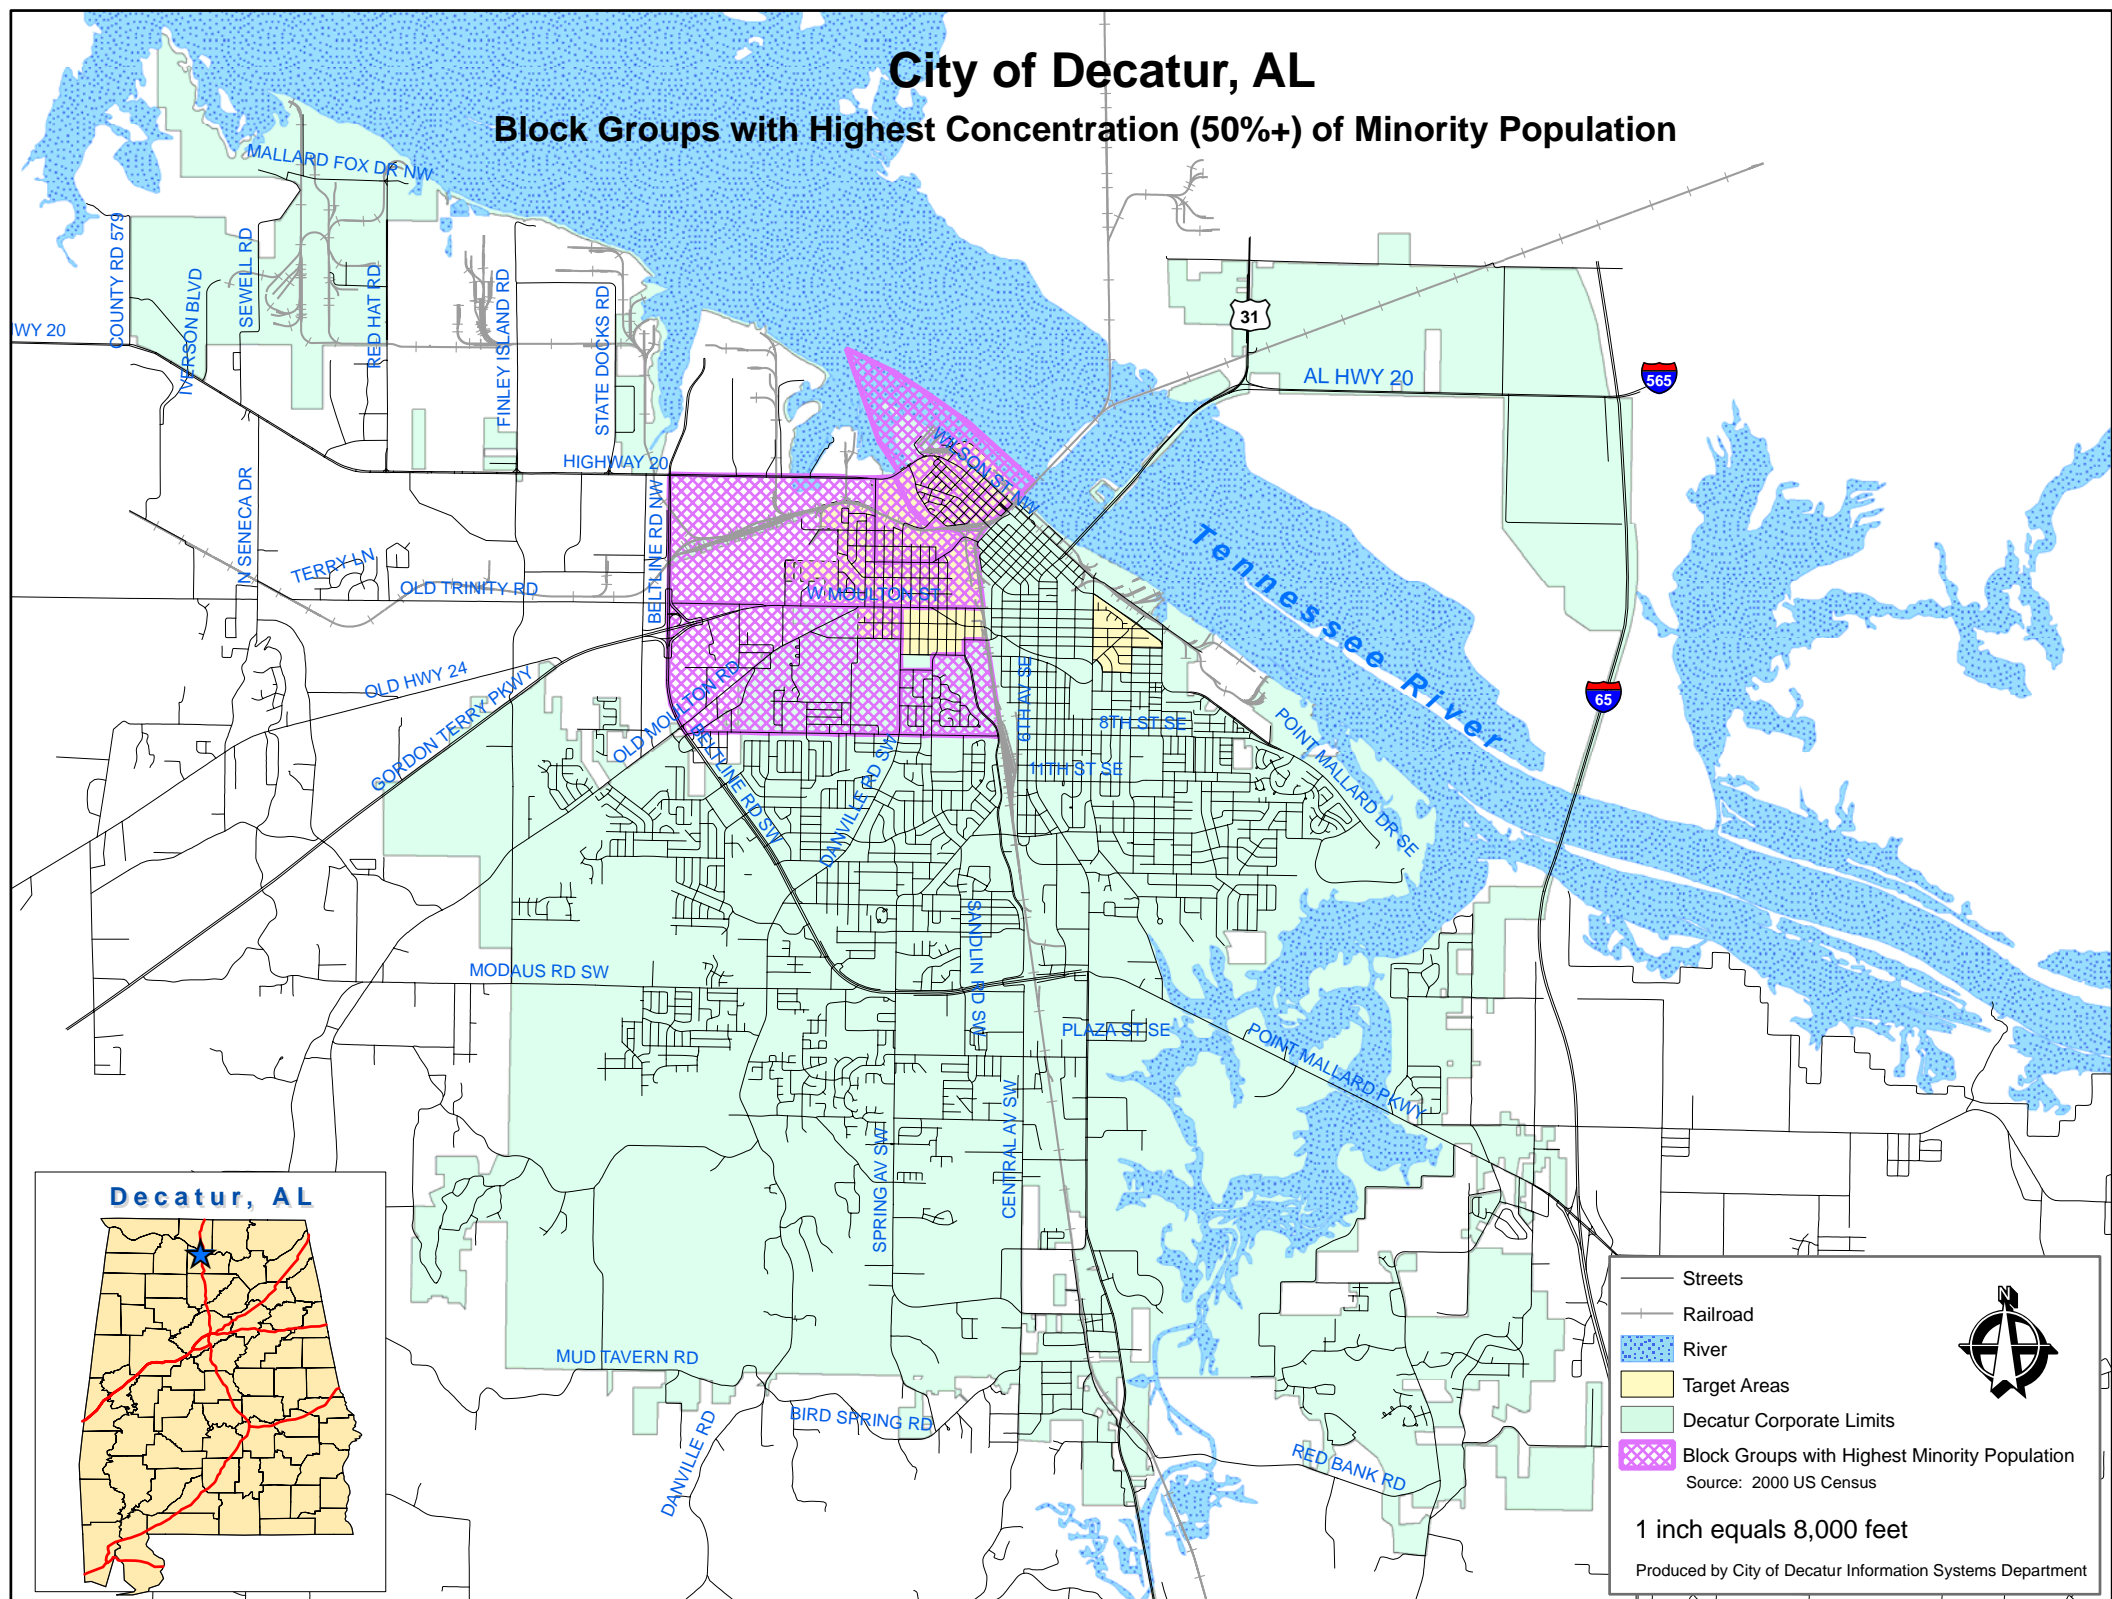

City of Decatur, AL

Block Groups with Highest Concentration (50%+) of Minority Population

— Streets
— Railroad
River
Target Areas
Decatur Corporate Limits
Block Groups with Highest Minority Population
Source: 2000 US Census

1 inch equals 8,000 feet

Produced by City of Decatur Information Systems Department